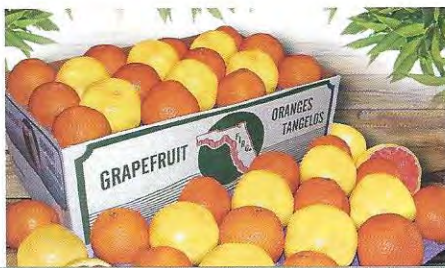

FLORIDA INDIAN RIVER GROVES

P.O. BOX 2764 • VERO BEACH, FL 32961 • www.FloridaIndianRiverGroves.com

DIRECT FROM OUR GROVES TO YOU!

NAVEL ORANGES

10 lb. Carton
1/5 Bushel
14-20 Oranges
\$ **20.00**

20 lb. Carton
2/5 Bushel
24-40 Oranges
\$ **27.00**

GRAPEFRUIT

10 lb. Carton
1/5 Bushel
8-10 Grapefruit
\$ **20.00**

20 lb. Carton
2/5 Bushel
16-24 Grapefruit
\$ **27.00**

MIXED CARTON NAVELS & GRAPEFRUIT

10 lb. Carton • 1/5 Bushel
6-8 Oranges
4-5 Grapefruit
\$ **20.00**

20 lb. Carton • 2/5 Bushel
14-20 Oranges
8-10 Grapefruit
\$ **27.00**

TANGELOS

10 lb. Carton
1/5 Bushel
16-30 Tangelos
\$ **20.00**

20 lb. Carton
2/5 Bushel
32-50 Tangelos
\$ **27.00**

CITRUS DELIGHT

12 Navels
12 Grapefruit
12 Tangelos
\$ **37.00**

TRIPLE CHARMER

12 Navels
12 Grapefruit
12 Apples
\$ **37.00**

MANDARINS

Two 5 lb. Bags
in each Carton
13-20 Pieces per Bag
\$ **25.00**

Note: We reserve the right to make substitutions in the event of unforeseen circumstances. Number of total pieces will vary according to size of individual pieces. Weight is an approximation.